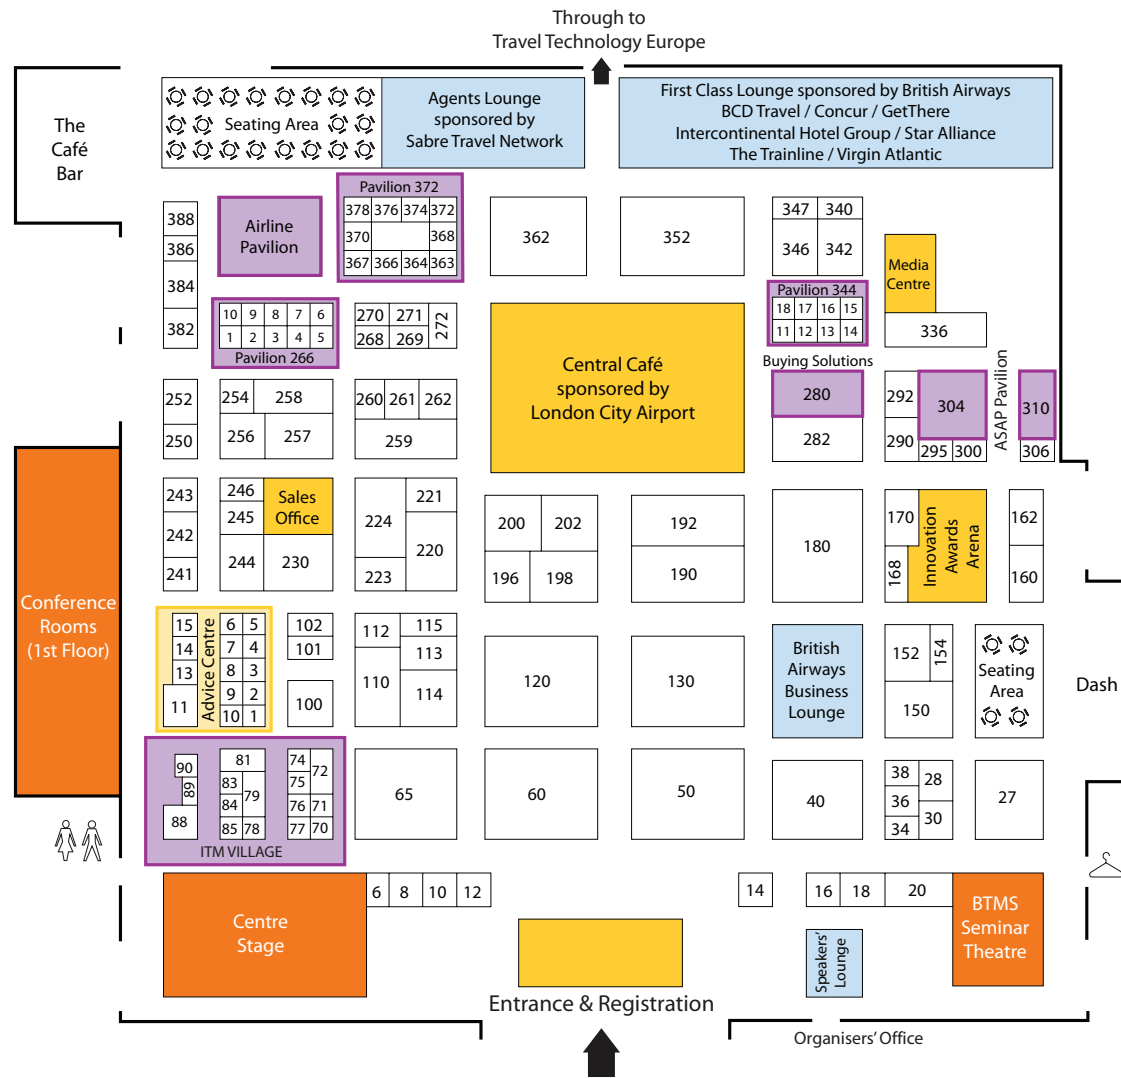

# Floorplan & A-Z Listing

EXHIBITOR	STAND NUMBER	EXHIBITOR	STAND NUMBER	EXHIBITOR	STAND NUMBER
196 Bishopsgate Serviced Apartments	ASAP Pavilion 304/310	Aegean Airlines	Airline Pavilion 3	Arik Air	Airline Pavilion 7
3SIXTY Global	Advice Clinic	Aer Arann	Airline Pavilion 9	Arnold Clark Car and Van Rental	280
A2Btransfers.com	ITM Village 76	Air Astana	Airline Pavilion 15	ASAP - Association of Serviced Apartment Providers	ASAP Pavilion 304/310
Abba Hotels	300	Air New Zealand	Airline Pavilion 5	ATP - The Advanced Travel Partner	ITM Village 79
ABTN	27	Amadeus	150	Aurigny Air Services	Pavilion 372-376
Accor Hospitality	ITM Village 74	American Express Business Travel	282	Avis Rent A Car	ITM Village 72
ACS Chauffeur Services	38	The Apartment Service	250	Ayan Travel	Pavilion 344-12
		Apex Hotels	Pavilion 266-1		
		AR Hotels and Resorts	Pavilion 372-367		